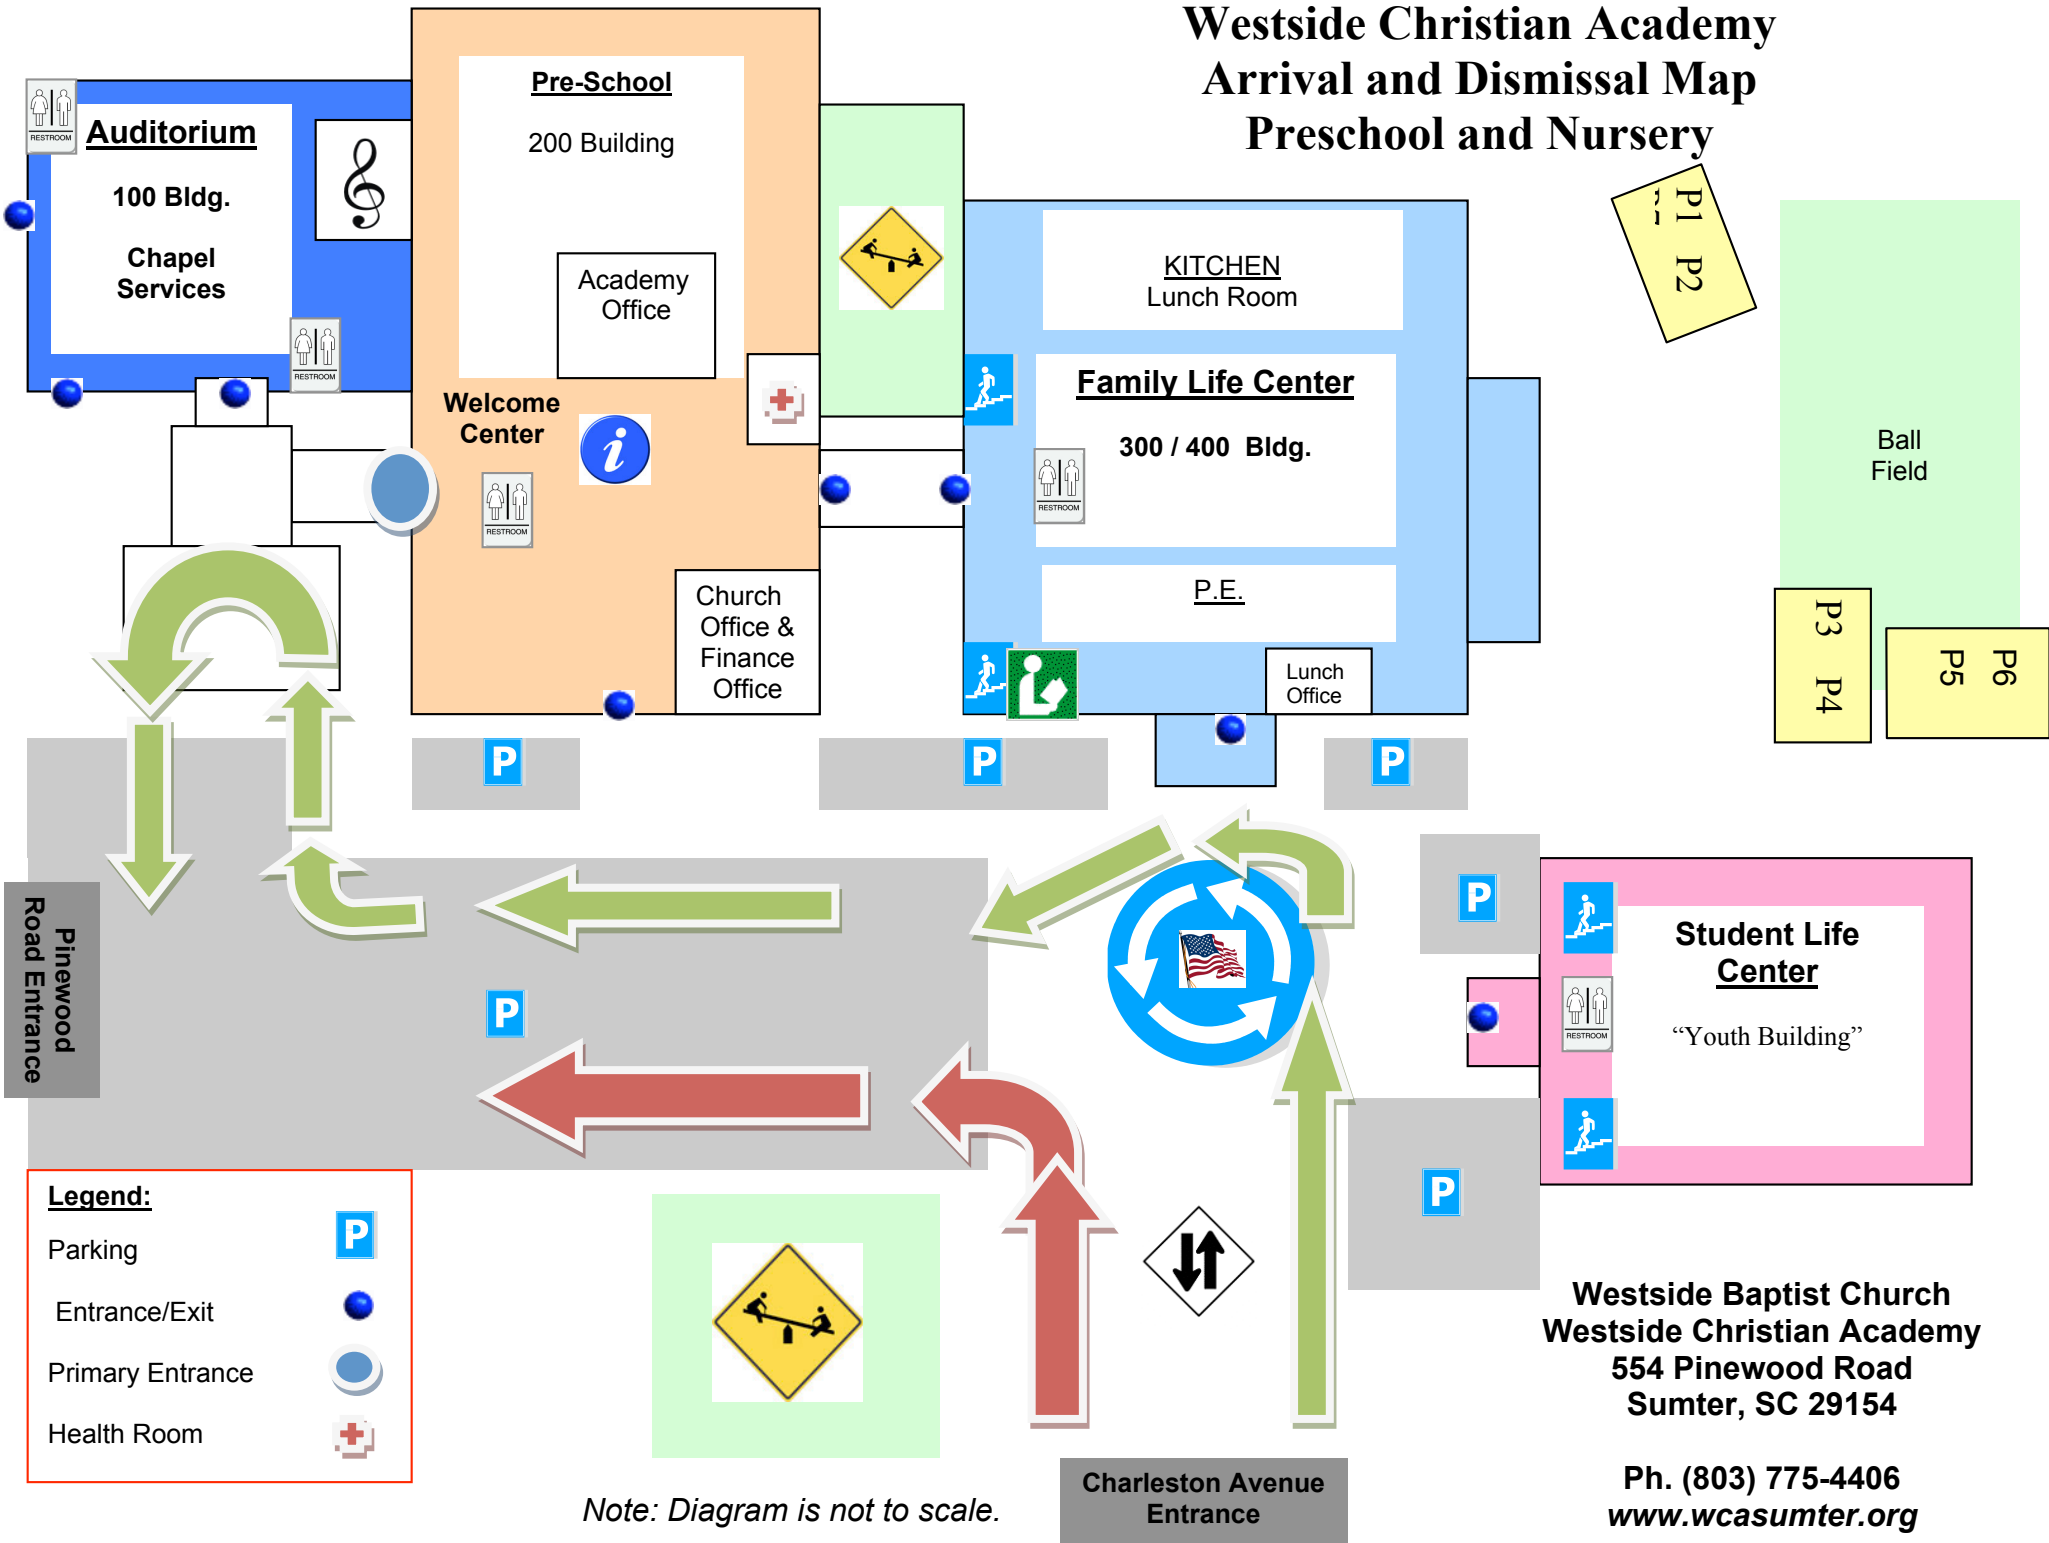

Westside Christian Academy Arrival and Dismissal Map Preschool and Nursery

Legend:

- Parking P
- Entrance/Exit ●
- Primary Entrance ●
- Health Room +

Note: Diagram is not to scale.

**Westside Baptist Church
Westside Christian Academy
554 Pinewood Road
Sumter, SC 29154**